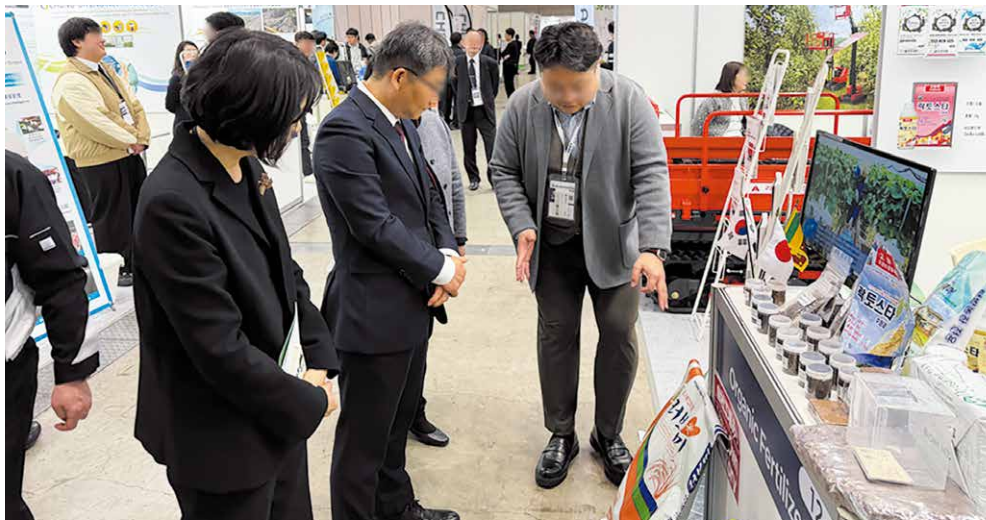

Business Exchange Between Overseas Exhibitors and Japanese Companies

Exhibitors from Korea and Taiwan participated, creating opportunities for exchange with Japanese companies. In addition, government officials also attended, making the event a networking platform connecting local and international stakeholders.