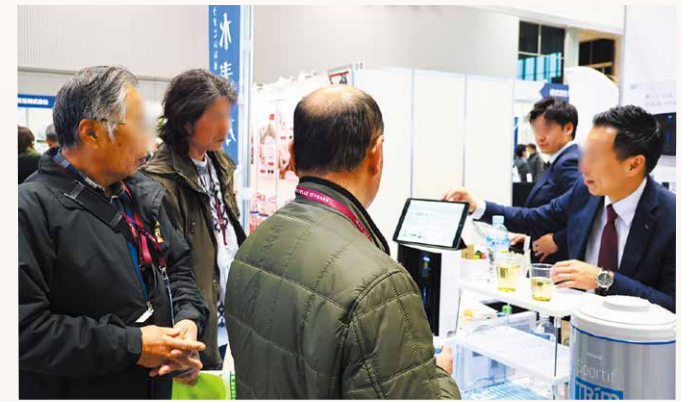

The Exhibition of Future Agricultural Technologies Featuring Automation, 6th Industry, and Efficiency Improvement

AGRI EXPO NIIGATA 2026

SHOW REPORT

Date

February 25 (Wed)•26 (Thu)•27 (Fri), 2026

Venue

TOKI MESSE NIIGATA CONVENTION CENTER

TSO International
Gate to Global Business

Highlight ① 222 Exhibitors from around the world and 7,659 visitors in one dynamic marketplace

Highlight ② Active business negotiations and adoption consultations were held daily

Highlight ③ Around 220 attendees joined the reception party, creating a networking opportunity

First Held in Niigata, Japan's Agricultural Powerhouse

● Exhibition Overview

Visitors included farmers, agricultural corporations, JA (Japan Agricultural Cooperatives), and mass retailers, as well as other stakeholders in the agriculture and livestock industries. Business negotiations aimed at expanding sales were conducted over the three days.

The Exhibition of Future Agricultural Technologies Featuring Automation, 6th Industry, and Efficiency Improvement //

AGRI EXPO NIIGATA 2027

Date : February 24 (Wed) - 26 (Fri), 2026

Venue : TOKI MESSE NIIGATA CONVENTION CENTER