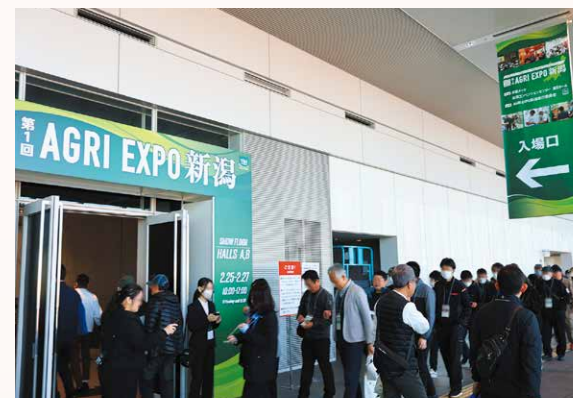

The Exhibition of Future Agricultural Technologies Featuring Automation, 6th Industry, and Efficiency Improvement

AGRI EXPO NIIGATA 2026

SHOW REPORT

Date

February 25 (Wed)•26 (Thu)•27 (Fri), 2026

Venue

TOKI MESSE NIIGATA CONVENTION CENTER

TSO International
Gate to Global Business

Highlight ① 222 Exhibitors from around the world and 7,659 visitors in one dynamic marketplace

Highlight ② Active business negotiations and adoption consultations were held daily

Highlight ③ Around 220 attendees joined the reception party, creating a networking opportunity

First Held in Niigata, Japan's Agricultural Powerhouse

● Exhibition Overview

Visitors included farmers, agricultural corporations, JA (Japan Agricultural Cooperatives), and mass retailers, as well as other stakeholders in the agriculture and livestock industries. Business negotiations aimed at expanding sales were conducted over the three days.

Date February 25 (Wed)·26 (Thu)·27 (Fri), 2026
Venue TOKI MESSE NIIGATA CONVENTION CENTER
Organizer TSO International Inc.

● Exhibitors and Participating Countries & Regions

• **222** Exhibitors

• **4** Countries & Regions