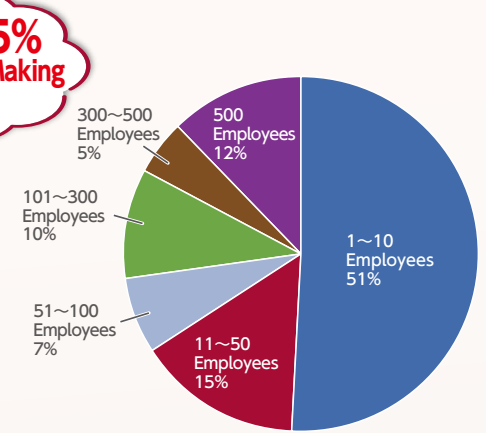

Visitors Overview & Survey Results

Job Category

Job Title

Decision-Making Authority

Number of Stores, Branches, Locations

Industry*

* Multiple answers possible

Purpose of Visit*

* Multiple answers possible

Hosted a Buyer Tour for Key JA Representatives (Japan Agricultural Cooperatives)

Participating organizations in the study tour : JA Uonuma, JA Minami Uonuma, JA Echigo Chuetsu, JA Niigata Kagayaki, JA Sado