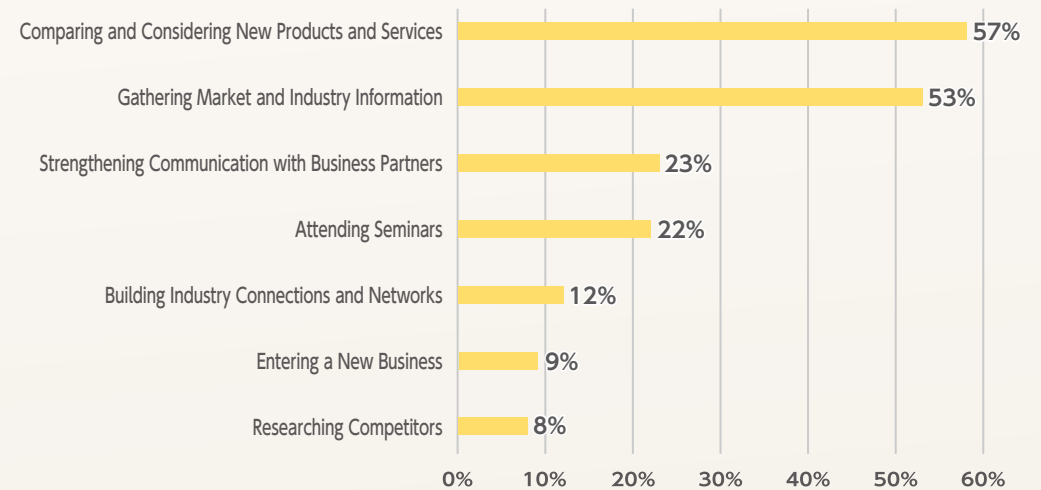

Visitors Overview & Survey Results

Job Category

Job Title

Decision-Making Authority

Number of Stores, Branches, Locations

Industry*

* Multiple answers possible

Purpose of Visit*

* Multiple answers possible

Hosted a Buyer Tour for Key JA Representatives (Japan Agricultural Cooperatives)

Participating organizations in the study tour : JA Uonuma, JA Minami Uonuma, JA Echigo Chuetsu, JA Niigata Kagayaki, JA Sado