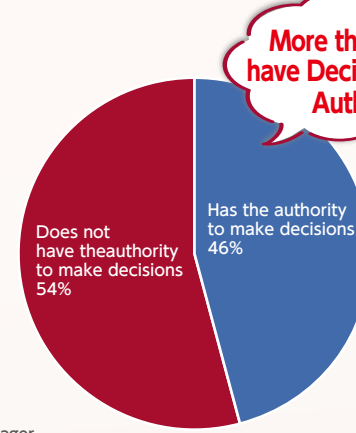

Visitors Overview & Survey Results

Job Category

Job Title

Decision-Making Authority

Number of Stores, Branches, Locations

Industry*

* Multiple answers possible

Purpose of Visit*

* Multiple answers possible

Hosted a Buyer Tour for Key JA Representatives (Japan Agricultural Cooperatives)

Participating organizations in the study tour : JA Uonuma, JA Minami Uonuma, JA Echigo Chuetsu, JA Niigata Kagayaki, JA Sado