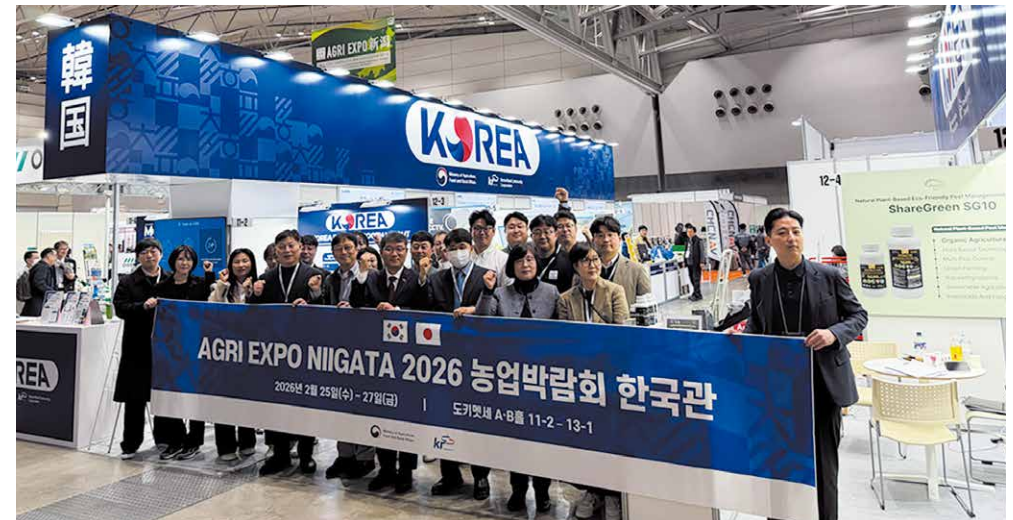

Business Exchange Between Overseas Exhibitors and Japanese Companies

Exhibitors from Korea and Taiwan participated, creating opportunities for exchange with Japanese companies. In addition, government officials also attended, making the event a networking platform connecting local and international stakeholders.