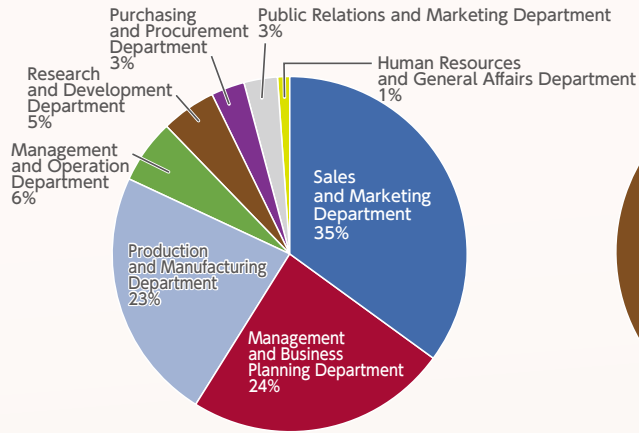

Visitors Overview & Survey Results

Job Category